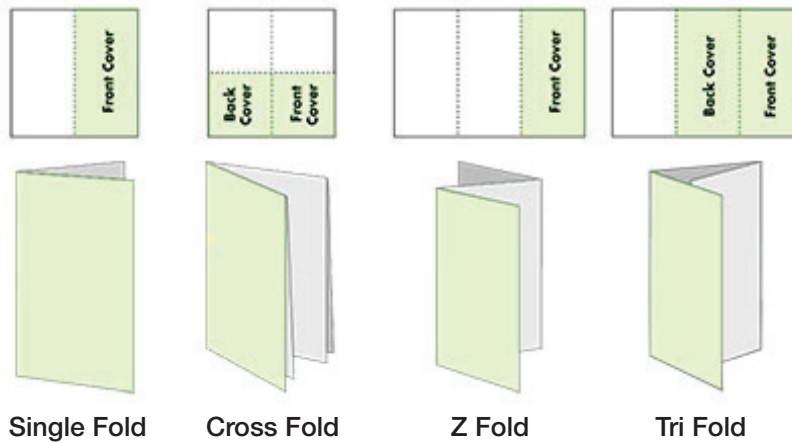

Leaflets (single sheet folded to 4/6 page)

A leaflet is a single sheet of paper that is printed double sided and folded to create multiple pages.

A5 SIZE LEAFLET + UPTO 10CM SQUARE			
	120 MATT	150 SILK	150 RECYCLED
Qty	total job	total job	total job
10	£ 19.00	£ 18.50	£ 20.50
25	£ 22.23	£ 21.65	£ 23.99
50	£ 42.75	£ 41.63	£ 46.13
100	£ 47.50	£ 46.25	£ 51.25
200	£ 57.00	£ 55.50	£ 61.50
250	£ 66.50	£ 64.75	£ 71.75
400	£ 76.00	£ 74.00	£ 82.00
500	£ 85.50	£ 83.25	£ 92.25
1000	£ 104.50	£ 101.75	£ 112.75
2000	£ 152.00	£ 148.00	£ 164.00
3000	£ 171.00	£ 166.50	£ 184.50
5000	£ 256.50	£ 249.75	£ 276.75
7500	£ 427.50	£ 416.25	£ 461.25
10000	£ 513.00	£ 499.50	£ 553.50

A4 SIZE LEAFLET + UPTO 20CM SQUARE			
	120 MATT	150 SILK	150 RECYCLED
Qty	total job	total job	total job
10	£ 26.60	£ 25.90	£ 28.70
25	£ 38.00	£ 37.00	£ 41.00
50	£ 57.00	£ 55.50	£ 61.50
100	£ 68.40	£ 66.60	£ 73.80
200	£ 83.60	£ 81.40	£ 90.20
250	£ 95.00	£ 92.50	£ 102.50
400	£ 121.60	£ 118.40	£ 131.20
500	£ 133.00	£ 129.50	£ 143.50
1000	£ 152.00	£ 148.00	£ 164.00
2000	£ 304.00	£ 296.00	£ 328.00
3000	£ 342.00	£ 333.00	£ 369.00
5000	£ 513.00	£ 499.50	£ 553.50
7500	£ 855.00	£ 832.50	£ 922.50
10000	£ 1,026.00	£ 999.00	£ 1,107.00

For Cross Fold or any other bespoke leaflet not listed above, please email us at inkwellfah.print@coventry.ac.uk